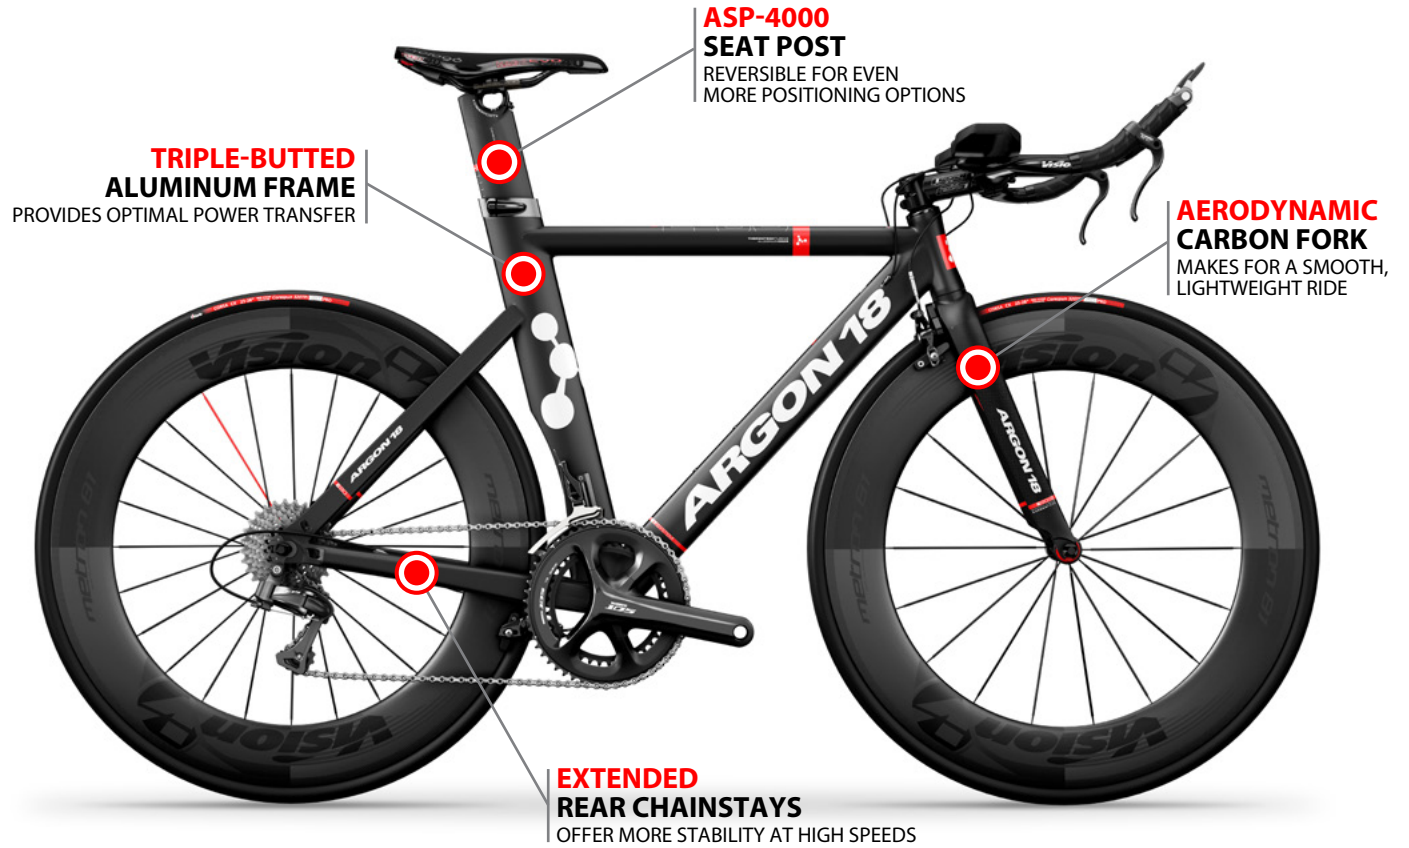

# E-80

Black Matte

Thermotech Tubing Aluminum 3005

ASP-4000 Aero Carbon Seat Post

DESIGNED &  
ENGINEERED  
  
IN CANADA

**ARGON 18**

2017 Collection

# E-80

\* Sloping Top Tube

### SIZE-SPECIFIC GEOMETRY

WELL BALANCED ERGONOMIC FIT FOR EVERY FRAME IN EVERY SIZE