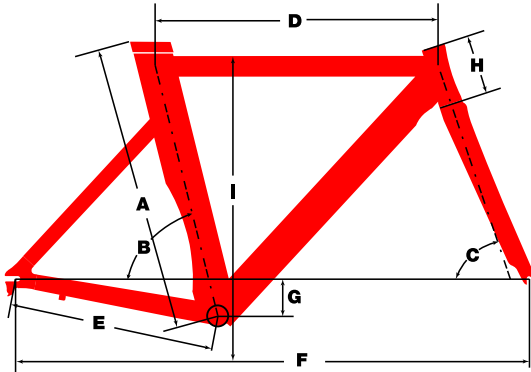

# E-80

Black Matte

Thermotech Tubing Aluminum 3005

ASP-4000 Aero Carbon Seat Post

DESIGNED &  
ENGINEERED  
  
IN CANADA

**ARGON 18**

2017 Collection

## GEOMETRY

SIZE CLASSIC		XS* 47-49	S 50-53	M 54-56	L 57-60
A	cm	46	53	55	57
B	deg	76	76	76	76
C	deg	72.5	72.5	72.5	72.5
D	cm	52.0	53.5	54.5	56.0
E	cm	40	40	40	40
F	cm	96.9	98.5	99.5	101.3
G	cm	7	7	7	7
H1	cm	8.5	9.5	11.4	14.0
I	cm	69.1	74.8	76.6	79.1

\* Sloping Top Tube